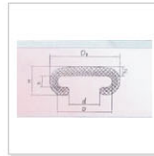

TEIYO CODE:
DESCRIPTION: HANDRAIL
OD:
DIMENSION:
THICKNESS:
BEARING:
REMARKS: SCHINDLER,OTIS,MITSUBISHI,LG